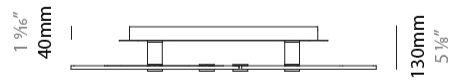

PROJECT	_____
TYPE	_____
SPECIFIER	_____
QUANTITY	_____
DATE	_____

NONAME SURFACE

D42094-

base number	LED Dimming	Color Temperature	Finish Options

1. To build a product code in our configurator select the specify button on the base model # product page
2. To build a manual product code on this datasheet choose from the options listed below in blue font and add the suffix to the base model #

GENERAL

Series: NoName
Partner: Icone
Division: Design
Installation: Surface
Product Type: Ceiling Surface
Mounting Location: Ceiling
Light Distribution: Direct / Indirect

PHYSICAL

Shape: Abstract
Length (mm): 910
Length (in): 35 ¹³/₁₆
Width (mm): 605
Width (in): 23 ¹³/₁₆
Height (mm): 30
Height (in): 1 ³/₁₆
Fixture Finish: BLK / WHB / WHW / BKB / BRA / SBS
Fixture Material: Aluminum

ELECTRICAL

Lamp Type: LED
Input Wattage (W): 51
Dimming: Phase Dimming / 0-10V Dimming
Driver Included: Yes
Driver Location: Integrated
Driver Class: Class 2
Input Voltage (V): 120 - 277
Output Voltage (V): 24

LED

Color Temperature (°K): 2700 / 3000
Max. Delivered Lumen (lm): 7050 / 7270
CRI: >80 CRI
Lamp Life (hrs): 50000

OPTICAL

RATINGS AND CERTIFICATIONS

Certified By: Certified for North American Standards
IP rating: IP20