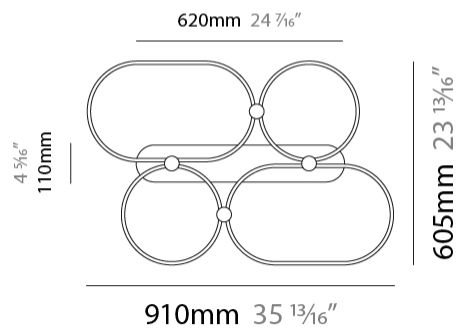

PROJECT	_____
TYPE	_____
SPECIFIER	_____
QUANTITY	_____
DATE	_____

NONAME SURFACE

D42094-

base number	LED Dimming	Color Temperature	Finish Options

1. To build a product code in our configurator select the specify button on the base model # product page
2. To build a manual product code on this datasheet choose from the options listed below in blue font and add the suffix to the base model #

GENERAL

Series: NoName
Partner: Icone
Division: Design
Installation: Surface
Product Type: Ceiling Surface
Mounting Location: Ceiling
Light Distribution: Direct / Indirect

PHYSICAL

Shape: Abstract
Length (mm): 910
Length (in): 35 ¹³/₁₆
Width (mm): 605
Width (in): 23 ¹³/₁₆
Height (mm): 30
Height (in): 1 ³/₁₆
Fixture Finish: BLK / WHB / WHW / BKB / BRA / SBS
Fixture Material: Aluminum

ELECTRICAL

Lamp Type: LED
Input Wattage (W): 51
Dimming: Phase Dimming / 0-10V Dimming
Driver Included: Yes
Driver Location: Integrated
Driver Class: Class 2
Input Voltage (V): 120 - 277
Output Voltage (V): 24

LED

Color Temperature (°K): 2700 / 3000
Max. Delivered Lumen (lm): 7050 / 7270
CRI: >80 CRI
Lamp Life (hrs): 50000

OPTICAL

RATINGS AND CERTIFICATIONS

Certified By: Certified for North American Standards
IP rating: IP20