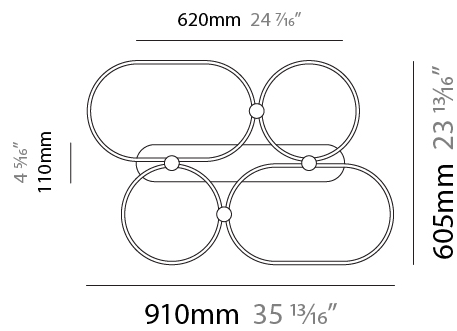

NONAME SURFACE

D42097-

base number   LED   Color   Finish
Dimming   Temperature   Options

1. To build a product code in our configurator select the specify button on the base model # product page
2. To build a manual product code on this datasheet choose from the options listed below in blue font and add the suffix to the base model #

GENERAL

Series: NoName
Partner: Icone
Division: Design
Installation: Surface
Product Type: Ceiling Surface
Mounting Location: Ceiling
Light Distribution: Direct

PHYSICAL

Shape: Abstract
Length (mm): 910
Length (in): 35 ¹³/₁₆"
Width (mm): 605
Width (in): 23 ¹³/₁₆"
Height (mm): 30
Height (in): 1 ³/₁₆"
Fixture Finish: [BLK](#) / [WHB](#) / [WHW](#) / [BKB](#) / [BRA](#) / [SBS](#)
Fixture Material: Aluminum

ELECTRICAL

Lamp Type: LED
Input Wattage (W): 51
Dimming: [Phase Dimming](#) / [0-10V Dimming](#)
Driver Included: Yes
Driver Location: Integrated
Driver Class: Class 2
Input Voltage (V): 120 - 277
Output Voltage (V): 24

LED

Color Temperature (°K): [2700](#) / [3000](#)
Max. Delivered Lumen (lm): 7050 / 7270
CRI: >80 CRI
Lamp Life (hrs): 50000

OPTICAL

RATINGS AND CERTIFICATIONS

Certified By: Certified for North American Standards
IP rating: IP20

PROJECT
TYPE
SPECIFIER
QUANTITY
DATE