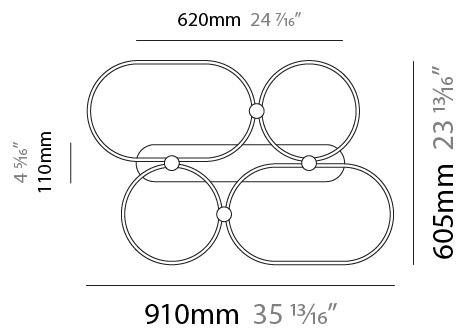

PROJECT	
TYPE	
SPECIFIER	
QUANTITY	
DATE	

NONAME SURFACE

D42097- : D42097-DV-30K-BLK

base number	LED Dimming	Color Temperature	Finish Options

1. To build a product code in our configurator select the specify button on the base model # product page
2. To build a manual product code on this datasheet choose from the options listed below in blue font and add the suffix to the base model #

GENERAL

Series: NoName
Partner: Icone
Division: Design
Installation: Surface
Product Type: Ceiling Surface
Mounting Location: Ceiling
Light Distribution: Direct

PHYSICAL

Shape: Abstract
Length (mm): 910
Length (in): 35 ¹³/₁₆
Width (mm): 605
Width (in): 23 ¹³/₁₆
Height (mm): 30
Height (in): 1 ³/₁₆
Fixture Finish: BLK / WHB / WHW / BKB / BRA / SBS
Fixture Material: Aluminum

ELECTRICAL

Lamp Type: LED
Input Wattage (W): 51
Dimming: Phase Dimming / 0-10V Dimming
Driver Included: Yes
Driver Location: Integrated
Driver Class: Class 2
Input Voltage (V): 120 - 277
Output Voltage (V): 24

LED

Color Temperature (°K): 2700 / 3000
Max. Delivered Lumen (lm): 7050 / 7270
CRI: >80 CRI
Lamp Life (hrs): 50000

OPTICAL

RATINGS AND CERTIFICATIONS

Certified By: Certified for North American Standards
IP rating: IP20